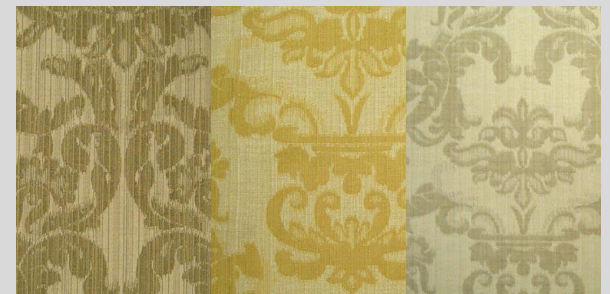

SAVOIR BEDS
The Rococo Weave
headboard

***Organic** like the way humans live creatively & sensibly, inspired by their environment.
Like the way humans look into the natural world to invent the most **Luxurious** style.*

Inspiration

SAVOIR BEDS
The Rococo Weave
headboard

Front elevation

Overall dimensions (above mattress level) 1800mm x 1194mm

SAVOIR BEDS The Rococo Weave headboard

1, 2, 3, 4a, 4b upholstered separately
1,2,3 slot into each other
4a, 4b slide through and tilt straight
Screw tight

*Isometric View
& Construction*

1800 mm Width
100 mm Depth
1194 mm Length

SAVOIR BEDS The Rococo Weave headboard

Supplier: Beaumont &
Fletcher

Fabric: Wicklow

Colours: Gorse,
Maize,
Oatmeal

Pattern

Repeat: 99cm

Fabric Selection

The pattern flows seamlessly across the weave for a fluid and harmonious feel.