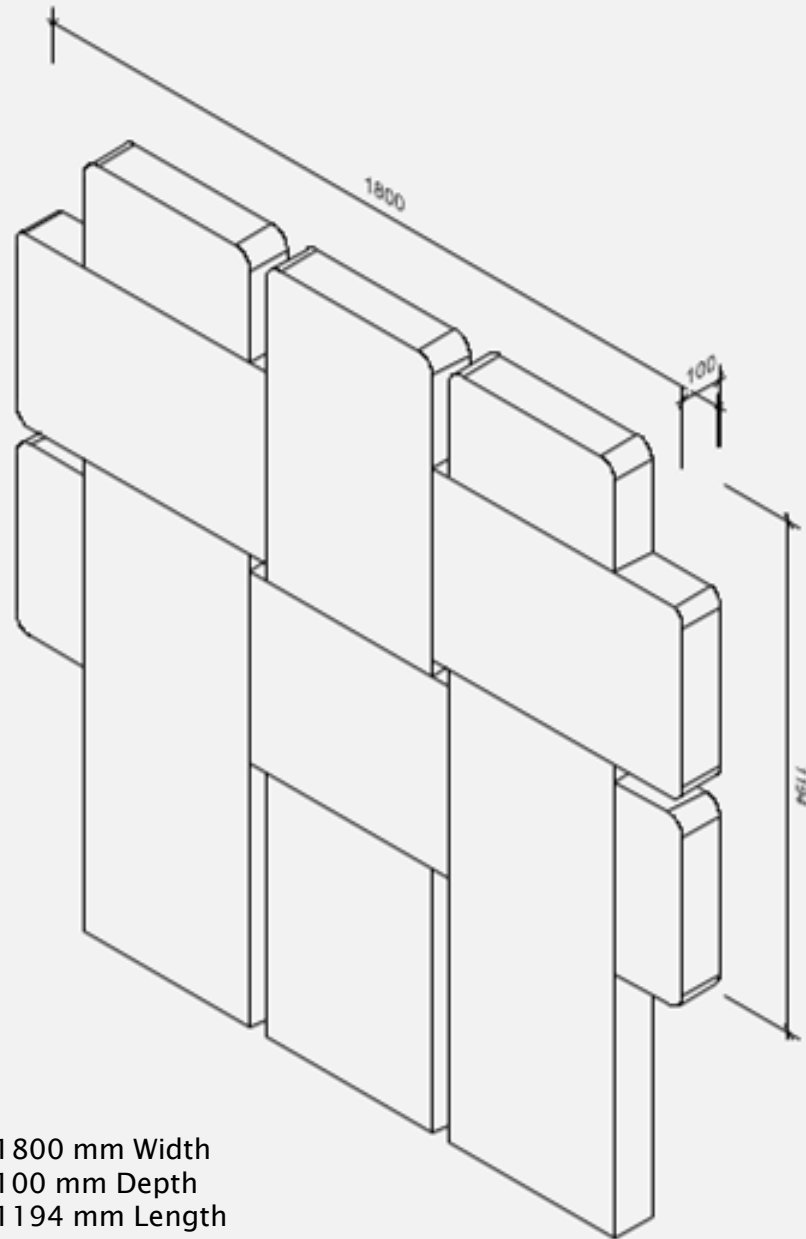

Inspiration

SAVOIR BEDS
The Rococo Weave
headboard

Front elevation

Overall dimensions (above mattress level) 1800mm x 1194mm

SAVOIR BEDS The Rococo Weave headboard

1, 2, 3, 4a, 4b upholstered separately
1,2,3 slot into each other
4a, 4b slide through and tilt straight
Screw tight

*Isometric View
& Construction*

1800 mm Width
100 mm Depth
1194 mm Length

SAVOIR BEDS The Rococo Weave headboard

Supplier: Beaumont &
Fletcher

Fabric: Wicklow

Colours: Gorse,
Maize,
Oatmeal

Pattern

Repeat: 99cm