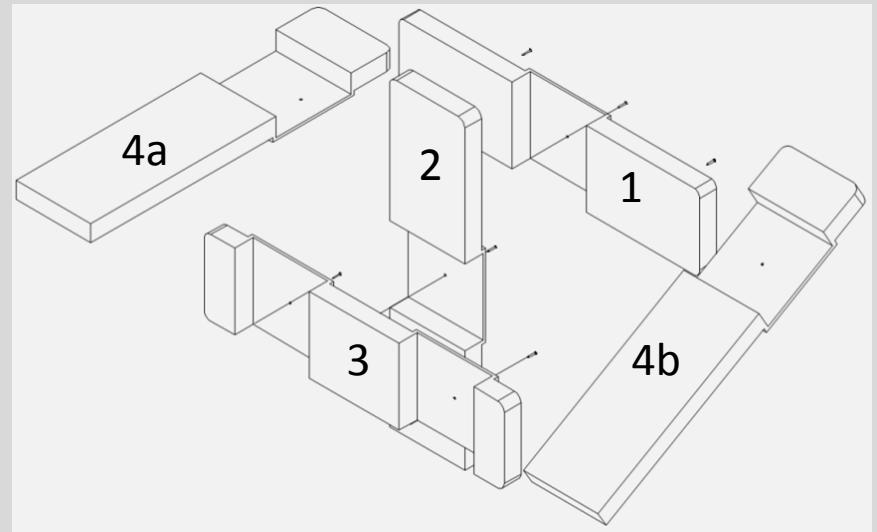

Inspiration

SAVOIR BEDS
The Rococo Weave
headboard

Front elevation

Overall dimensions (above mattress level) 1800mm x 1194mm

SAVOIR BEDS The Rococo Weave headboard

1, 2, 3, 4a, 4b upholstered separately
1,2,3 slot into each other
4a, 4b slide through and tilt straight
Screw tight

*Isometric View
& Construction*

1800 mm Width
100 mm Depth
1194 mm Length

SAVOIR BEDS The Rococo Weave headboard

Supplier: Beaumont &
Fletcher

Fabric: Wicklow

Colours: Gorse,
Maize,
Oatmeal

Pattern

Repeat: 99cm