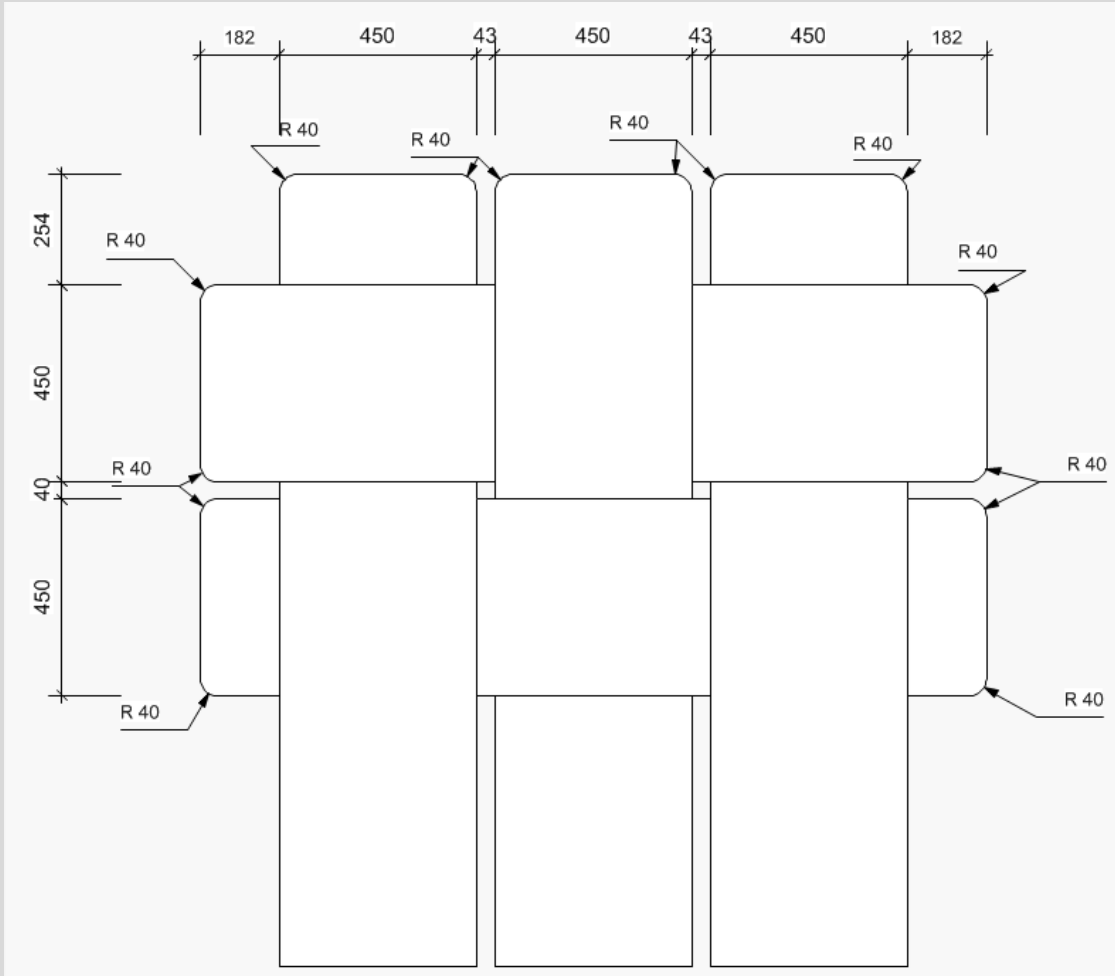

Inspiration

SAVOIR BEDS
The Rococo Weave
headboard

Front elevation

Overall dimensions (above mattress level) 1800mm x 1194mm

SAVOIR BEDS The Rococo Weave headboard

1, 2, 3, 4a, 4b upholstered separately
1,2,3 slot into each other
4a, 4b slide through and tilt straight
Screw tight

*Isometric View
& Construction*

1800 mm Width
100 mm Depth
1194 mm Length

SAVOIR BEDS The Rococo Weave headboard

Supplier: Beaumont &
Fletcher

Fabric: Wicklow

Colours: Gorse,
Maize,
Oatmeal

Pattern

Repeat: 99cm