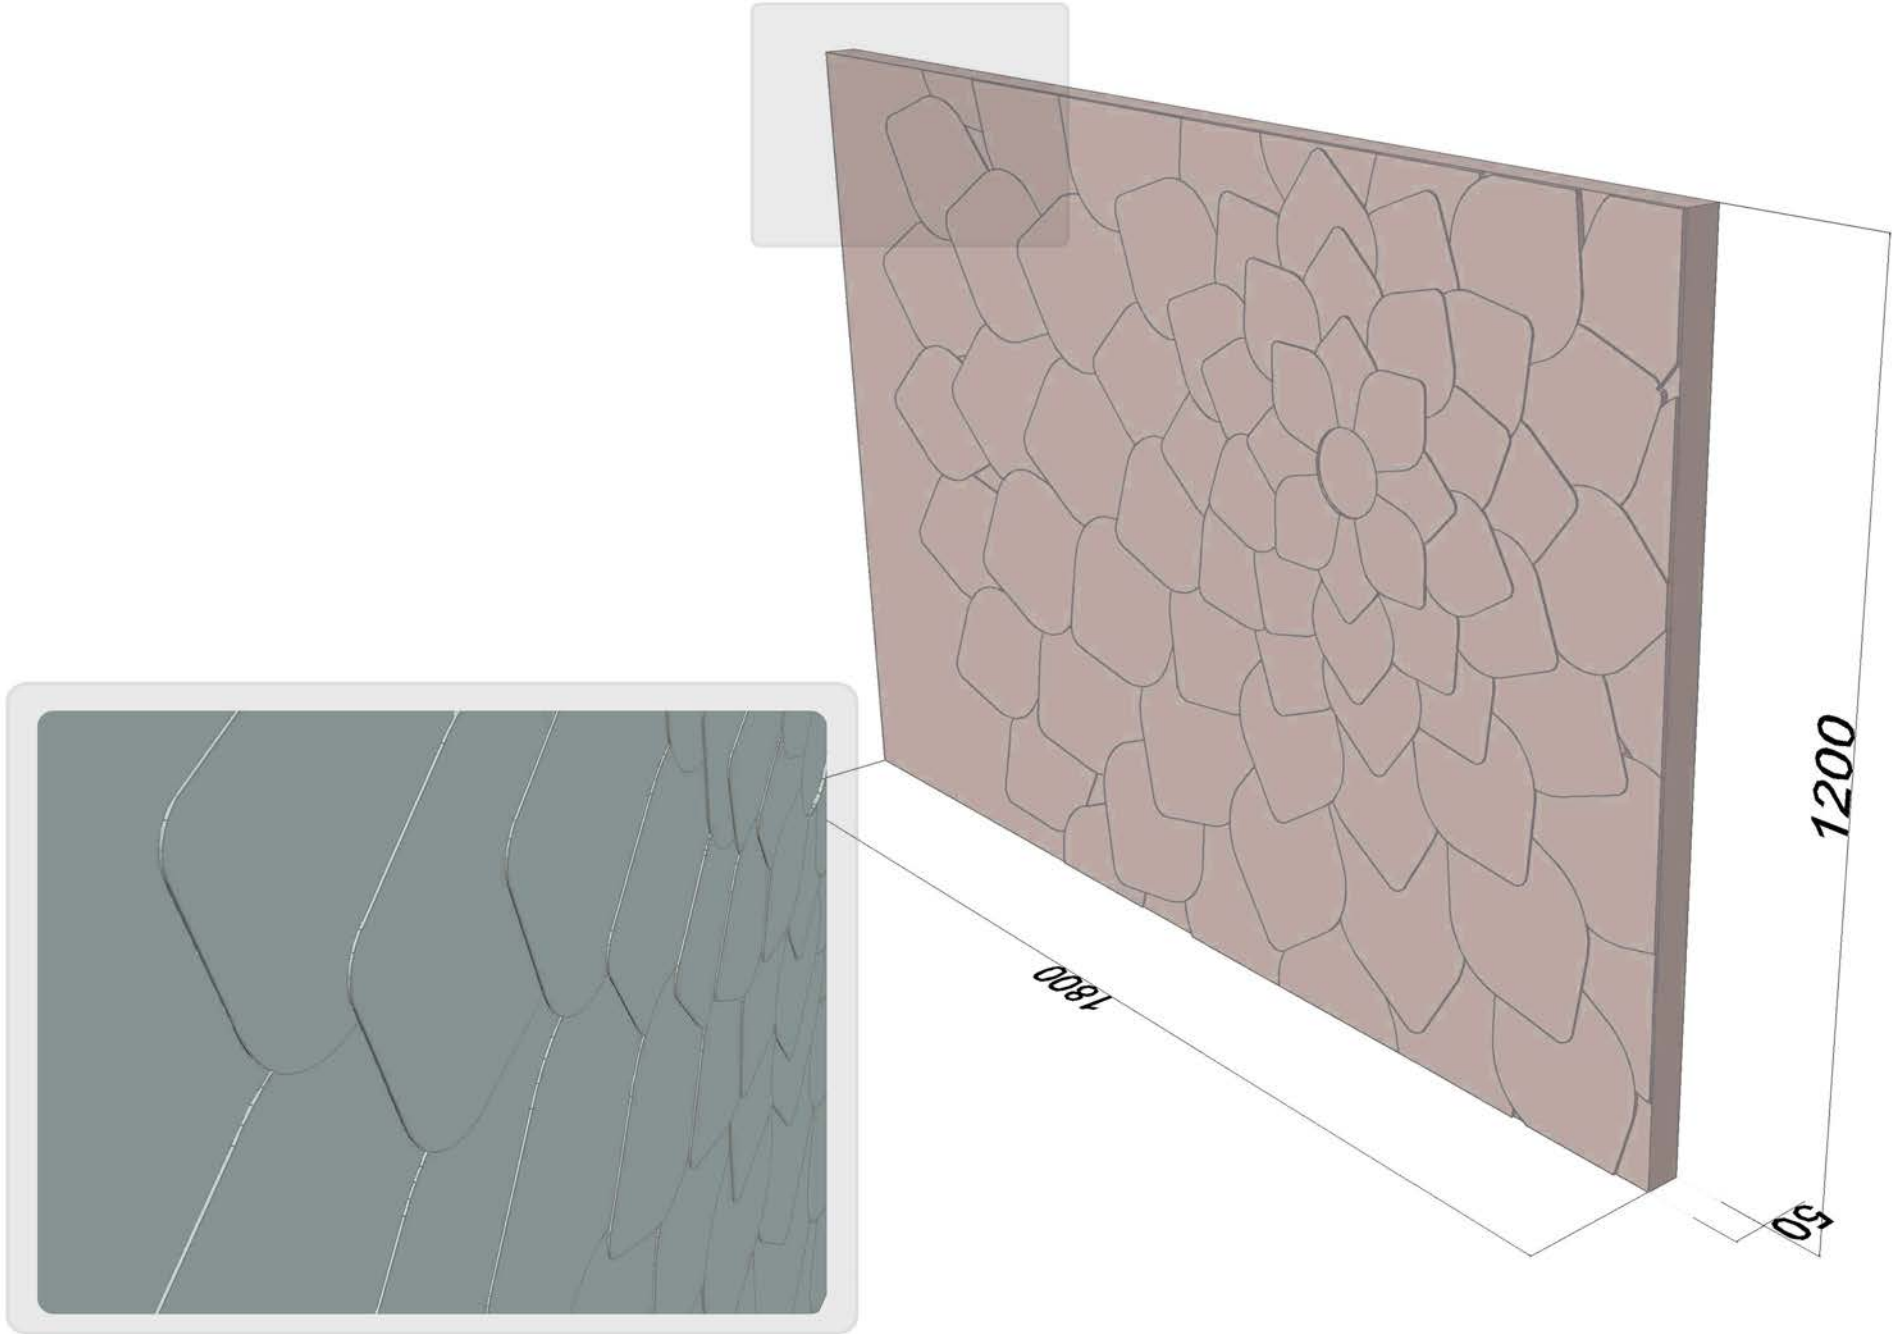

VELVET NIGHT

organic vegetal
tactile dahlia
soft tones
richness of texture
grandeur
colour quality
royal depth

VELVET NIGHT

VELVET NIGHT

VELVET NIGHT

OSBORNE & LITTLE, Kiss Velours
Content 100% C

MLF2090-05

MLF2090-06

MLF2090-09