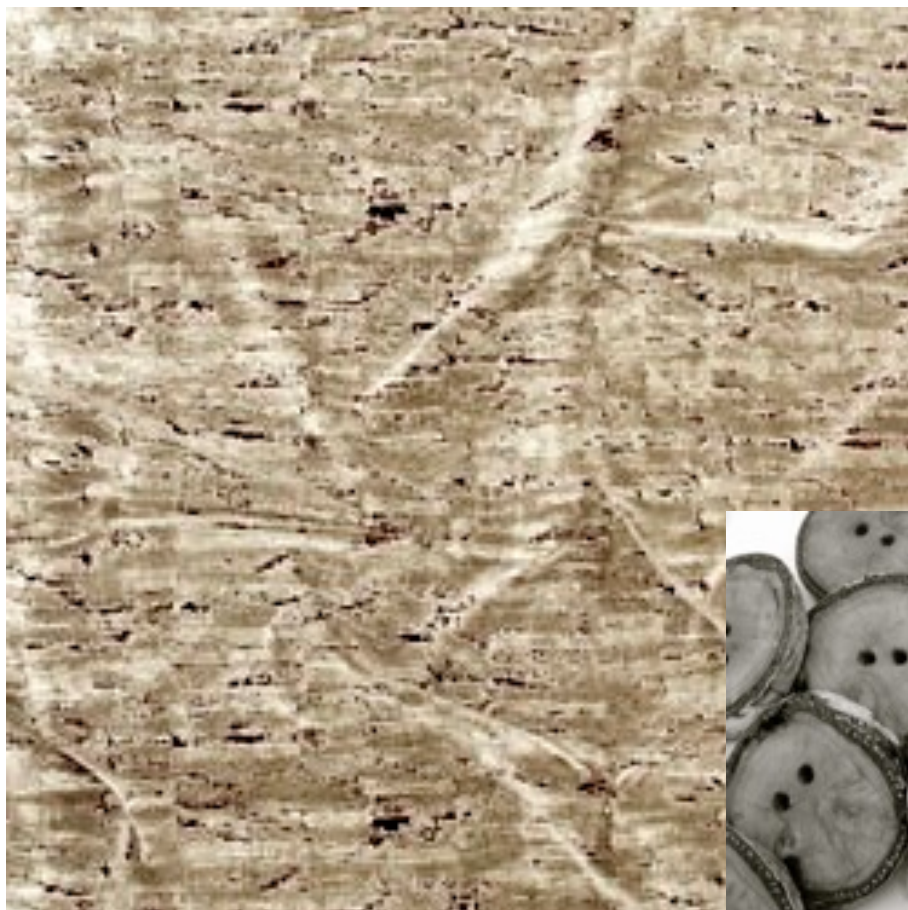

## Dimensions

5 individually upholstered panels and then secured together to represent five trees each with differing widths. Wooden buttons to be placed at random to represent the knots in the trunks.

The five panels to be secured to a base board which can then be attached to the bed.

Zimmer & Rohde  
Deluxe - 1010423994

Chosen for its resemblance to the bark of the birch tree. Luxurious upholstery material with an attractive vintage effect. The combination of plush viscose velour with chenille thread in the woven fabric gives a comfortable quality that begs to be touched.

[www.etsy.com/shop/TheHickoryTree](http://www.etsy.com/shop/TheHickoryTree)

Beautiful Paper Birch Tree Branch Buttons with lovely white bark. These are gorgeous buttons, cut then sanded smooth and finished in a natural tung oil and lightly coated in an organic beeswax/orange oil paste.

Measuring 1 1/2 - 1 3/4 inches (3.8 - 4.4 cm) and 1/8 inch (3.5 mm) thick.