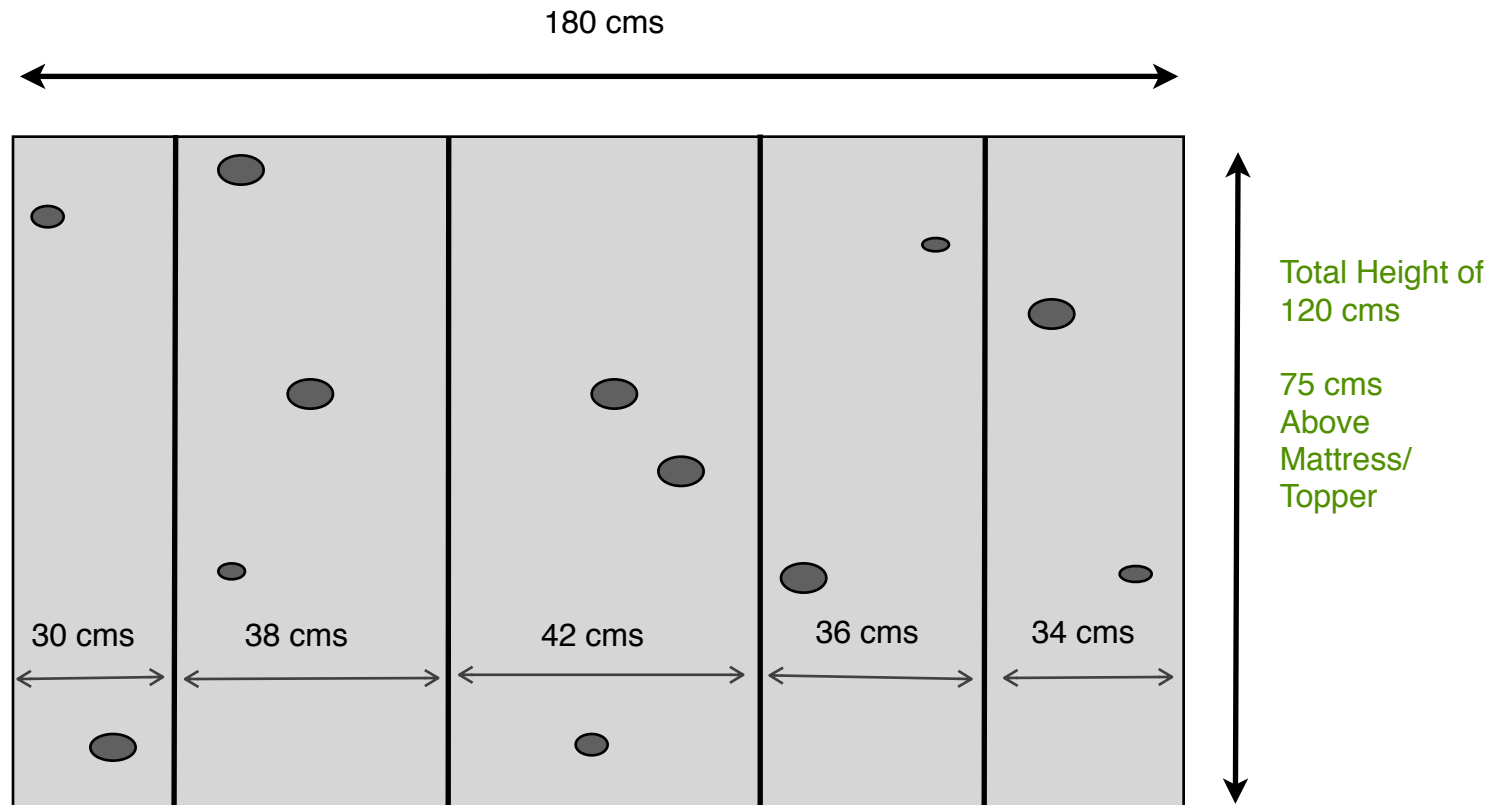

## Dimensions

5 individually upholstered panels and then secured together to represent five trees each with differing widths. Wooden buttons to be placed at random to represent the knots in the trunks.

Measuring 1 1/2 - 1 3/4 inches (3.8 - 4.4 cm) and 1/8 inch (3.5 mm) thick.