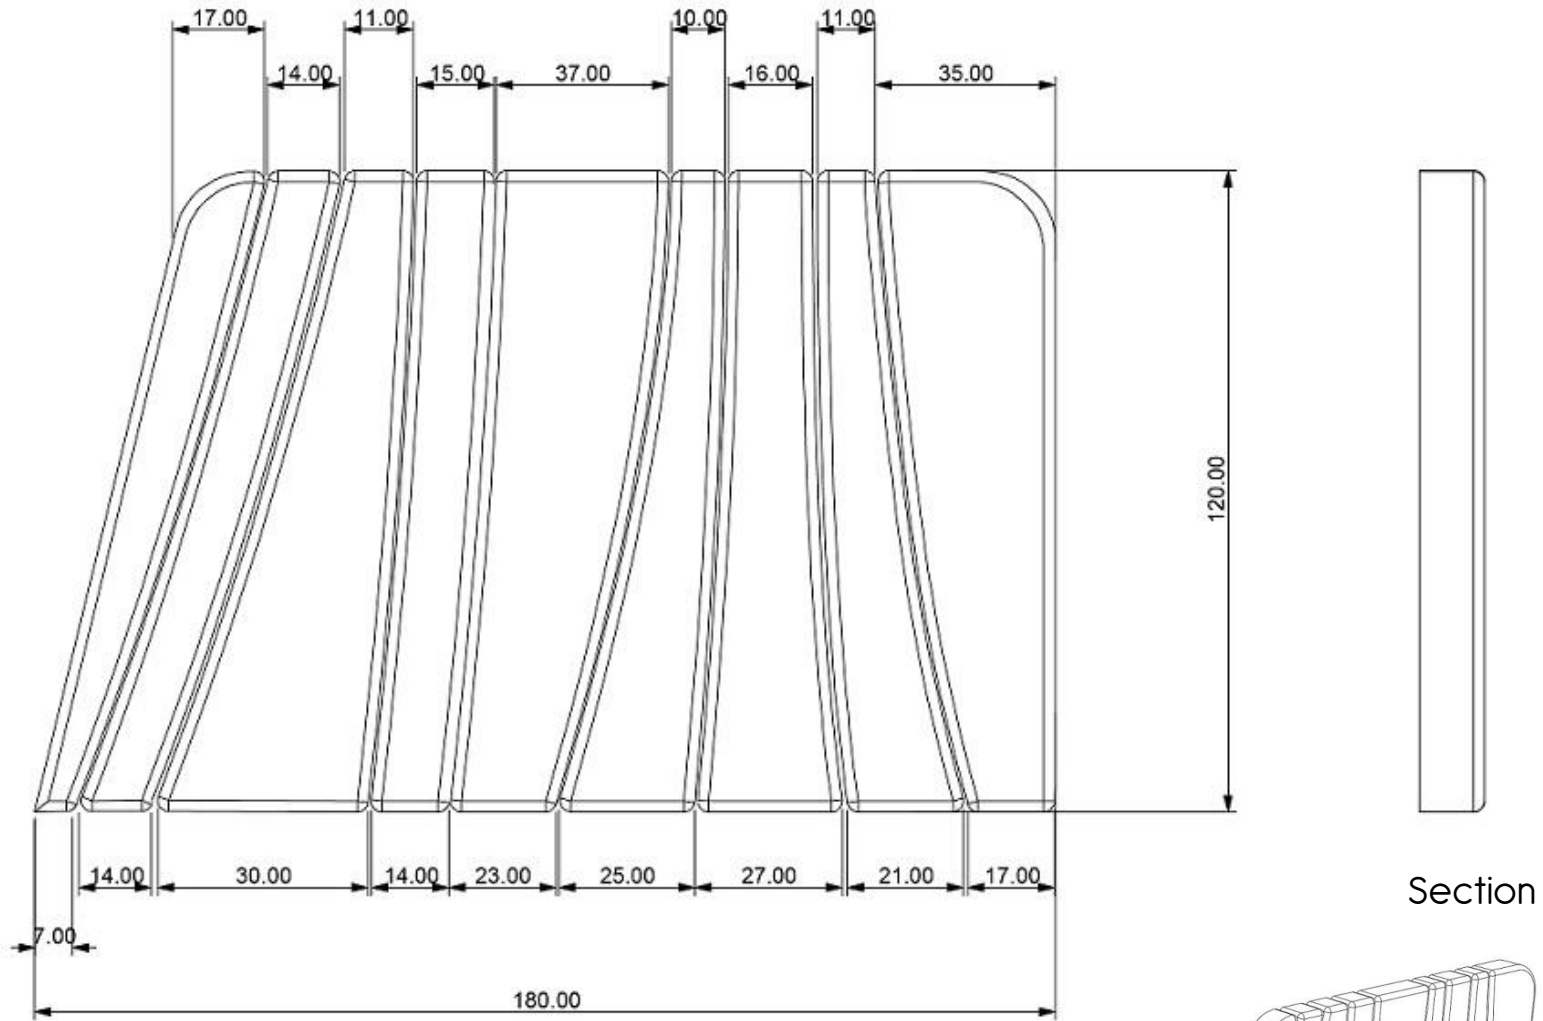

## SAVOIR BEDS

Lucio Fontana, Concetto Spaziale

Constructed from the top to the bottom in only cotton and linen, this headboard aims to simulate the effect of beautiful fresh grass blades on a canvas.

Organic

# SAVOIR BEDS

Elevation

Section

Headboard overall dimension: 180cm x 120cm

Bottom right - perspective drawing & top view