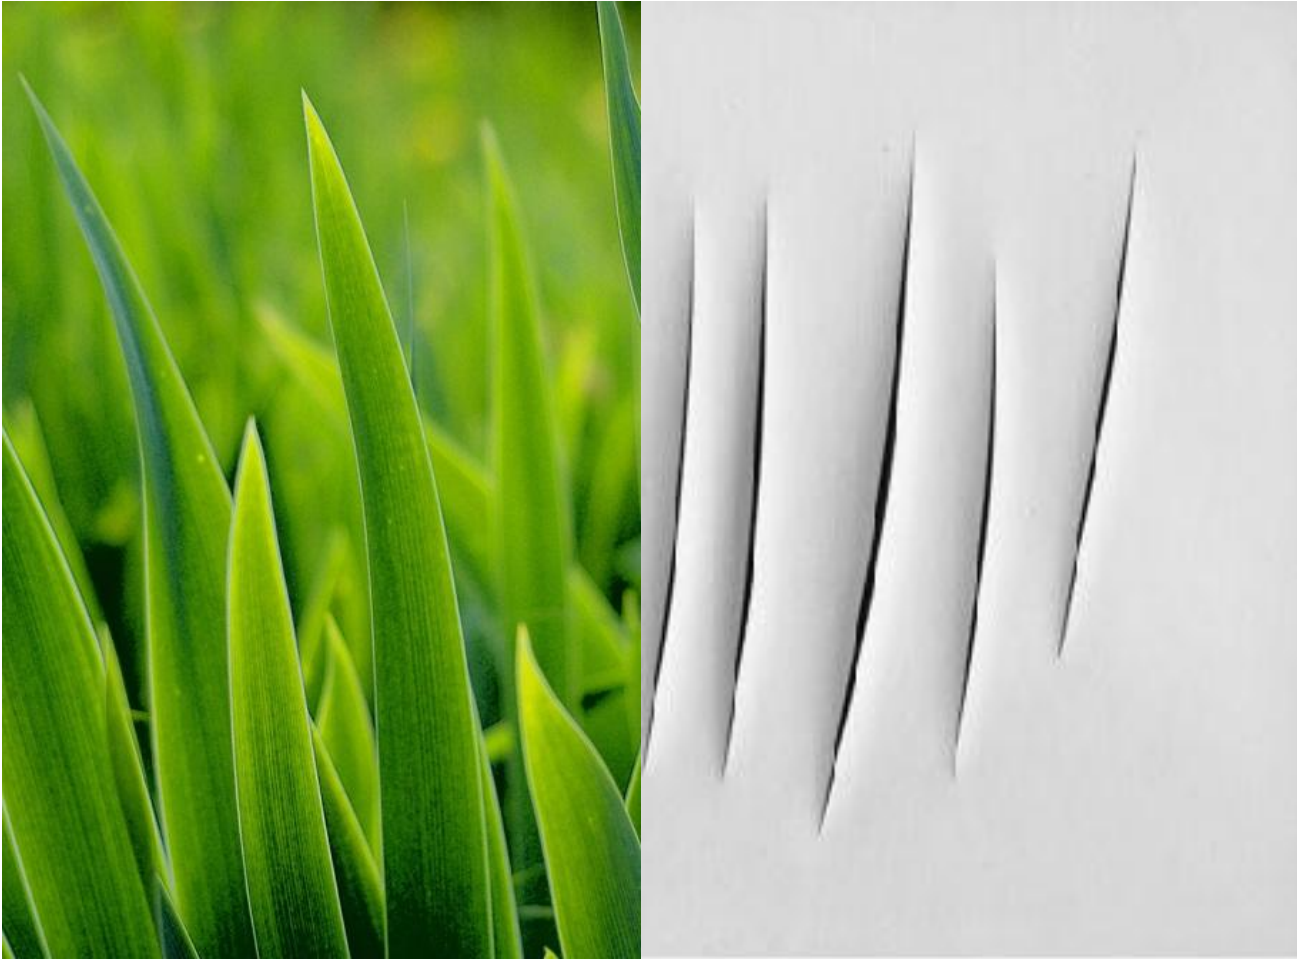

## SAVOIR BEDS

Lucio Fontana, Concetto Spaziale

Constructed from the top to the bottom in only cotton and linen, this headboard aims to simulate the effect of beautiful fresh grass blades on a canvas.

Organic

# SAVOIR BEDS

Elevation

Section

Headboard overall dimension: 180cm x 120cm

Bottom right - perspective drawing & top view

# SAVOIR BEDS

Fabrics by ROMO Fabrics

The canvas -100% Linen - Mark Alexander Nantucket Acacia

The grass blades -100% Cotton Velvet - Romo Ravenna Avocado