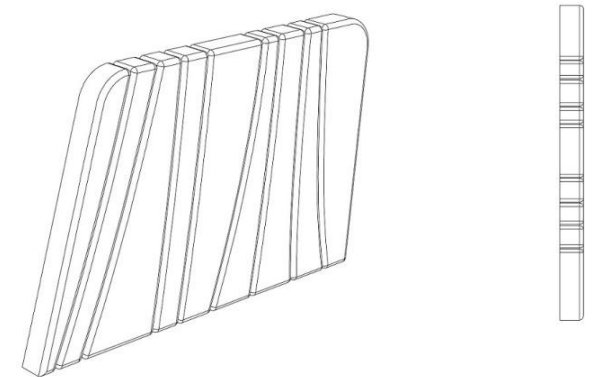

## SAVOIR BEDS

Lucio Fontana, Concetto Spaziale

Constructed from the top to the bottom in only cotton and linen, this headboard aims to simulate the effect of beautiful fresh grass blades on a canvas.

Organic

# SAVOIR BEDS

Elevation

Section

Headboard overall dimension: 180cm x 120cm

Bottom right - perspective drawing & top view