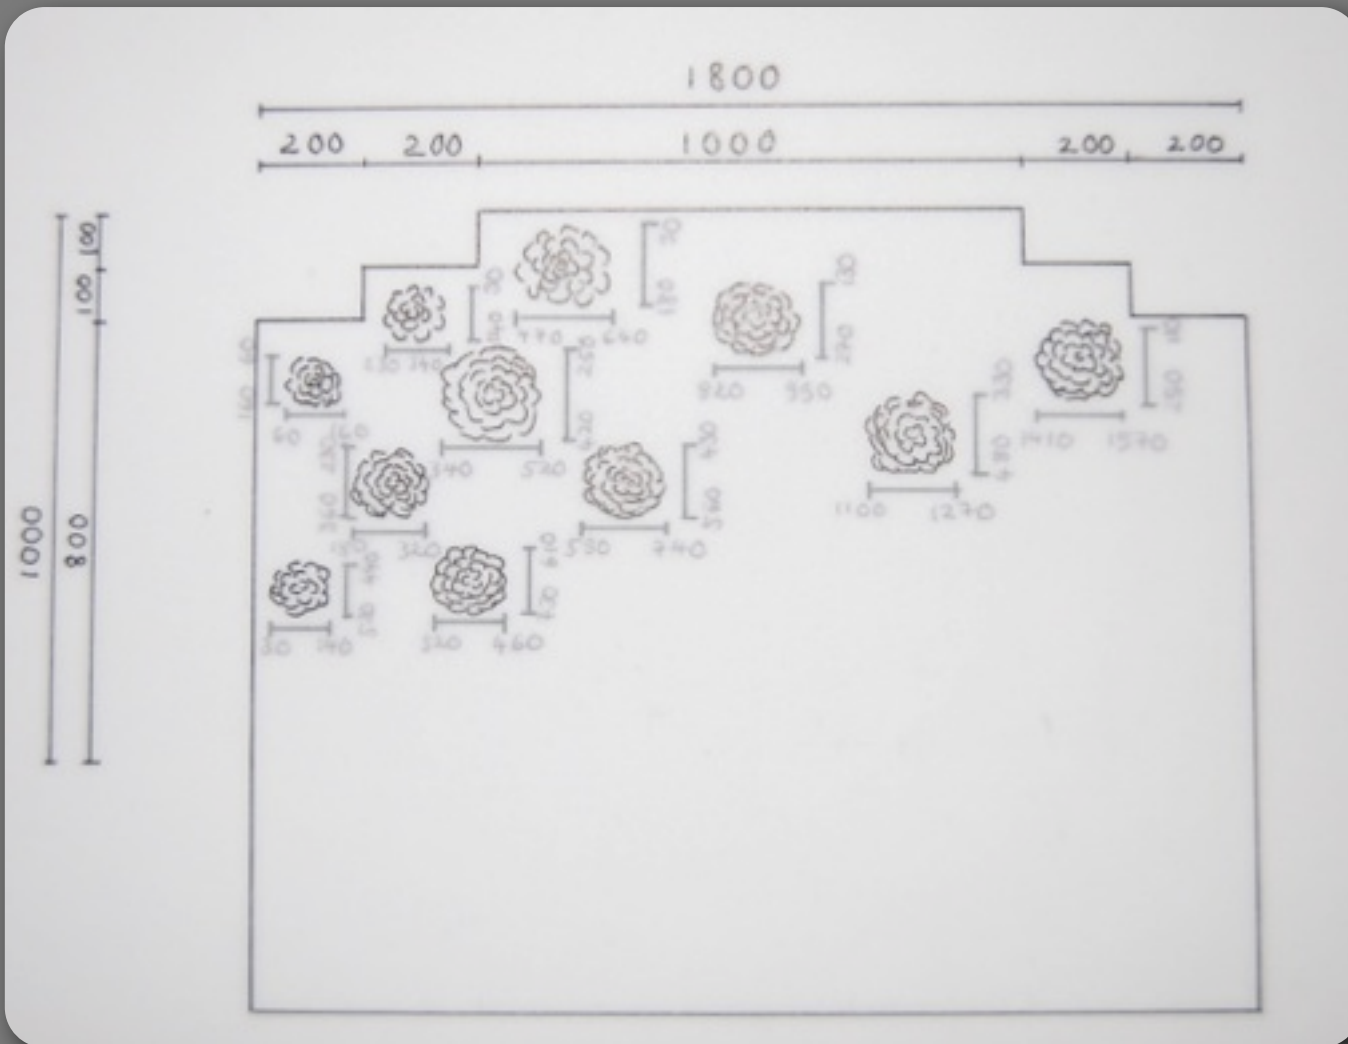

Savoir Beds

Moodboard

Savoir Beds

Elevation

Savoir Beds

Isometric Drawing

Piping Fabric:  
Eco Earth  
Calico  
Organic Cotton

Fabric for Flowers:  
Ray Stitch  
Colour-Grown  
Organic Cotton

Fabric for Flowers:  
Ray Stitch  
Organic Bamboo Silk

Upholstery Fabric:  
Ray Stitch  
Colour-Grown Organic Cotton

Plain headboard  
with black  
piping around  
the edges

Flowers made  
primarily of  
cotton with a  
middle layer of  
silk and sewn  
onto the  
headboard