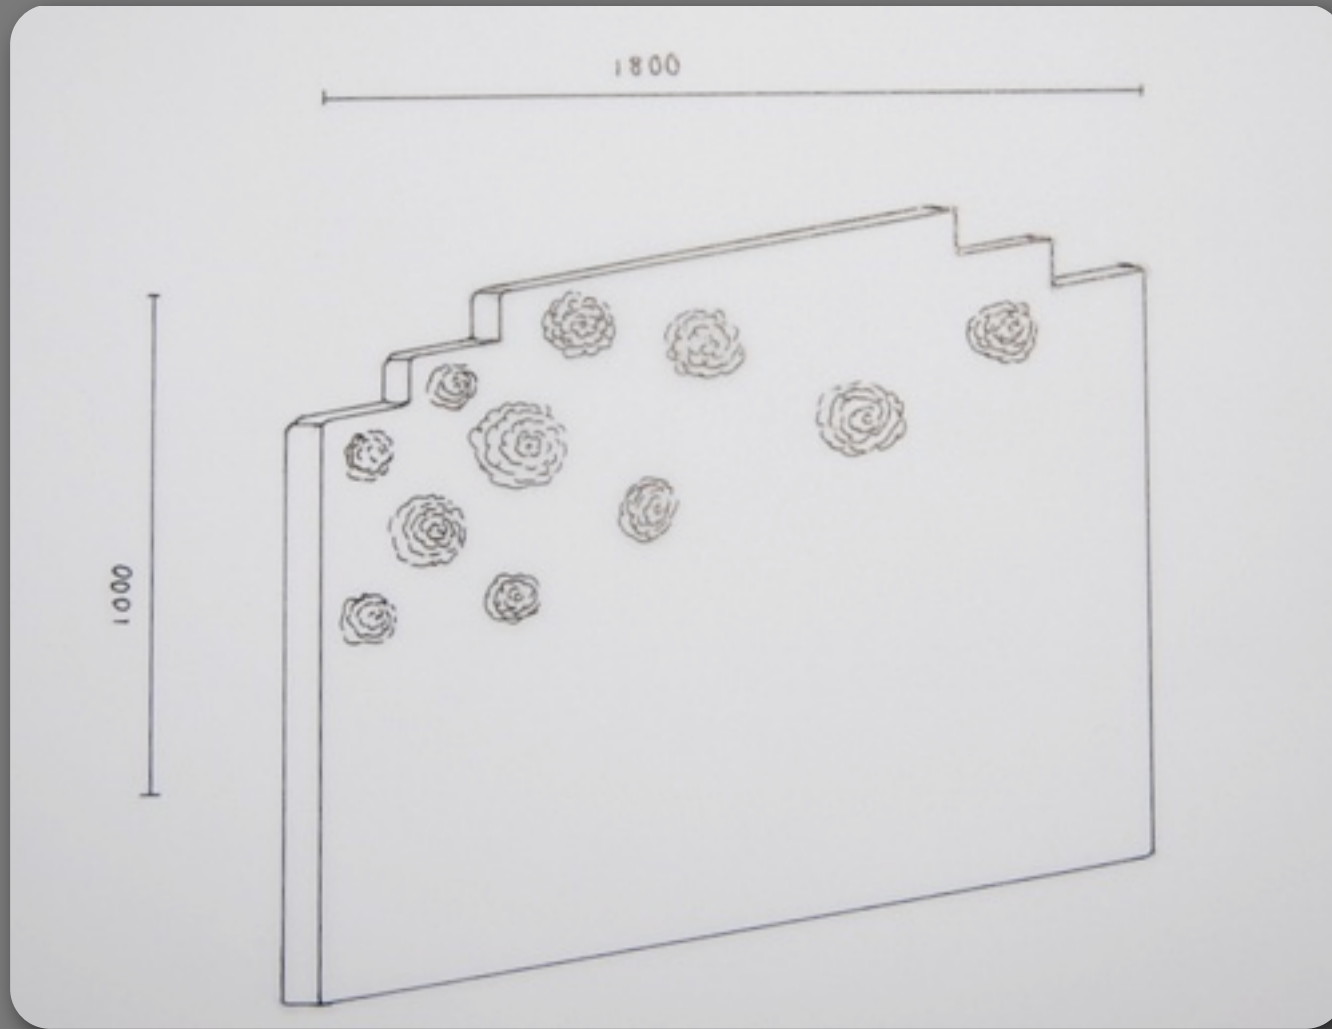

Savoir Beds

Moodboard

Savoir Beds

Elevation

Savoir Beds

Isometric Drawing

Piping Fabric:  
Eco Earth  
Calico  
Organic Cotton

Fabric for Flowers:  
Ray Stitch  
Colour-Grown  
Organic Cotton

Fabric for Flowers:  
Ray Stitch  
Organic Bamboo Silk

Upholstery Fabric:  
Ray Stitch  
Colour-Grown Organic Cotton

Plain headboard  
with black  
piping around  
the edges

Flowers made  
primarily of  
cotton with a  
middle layer of  
silk and sewn  
onto the  
headboard